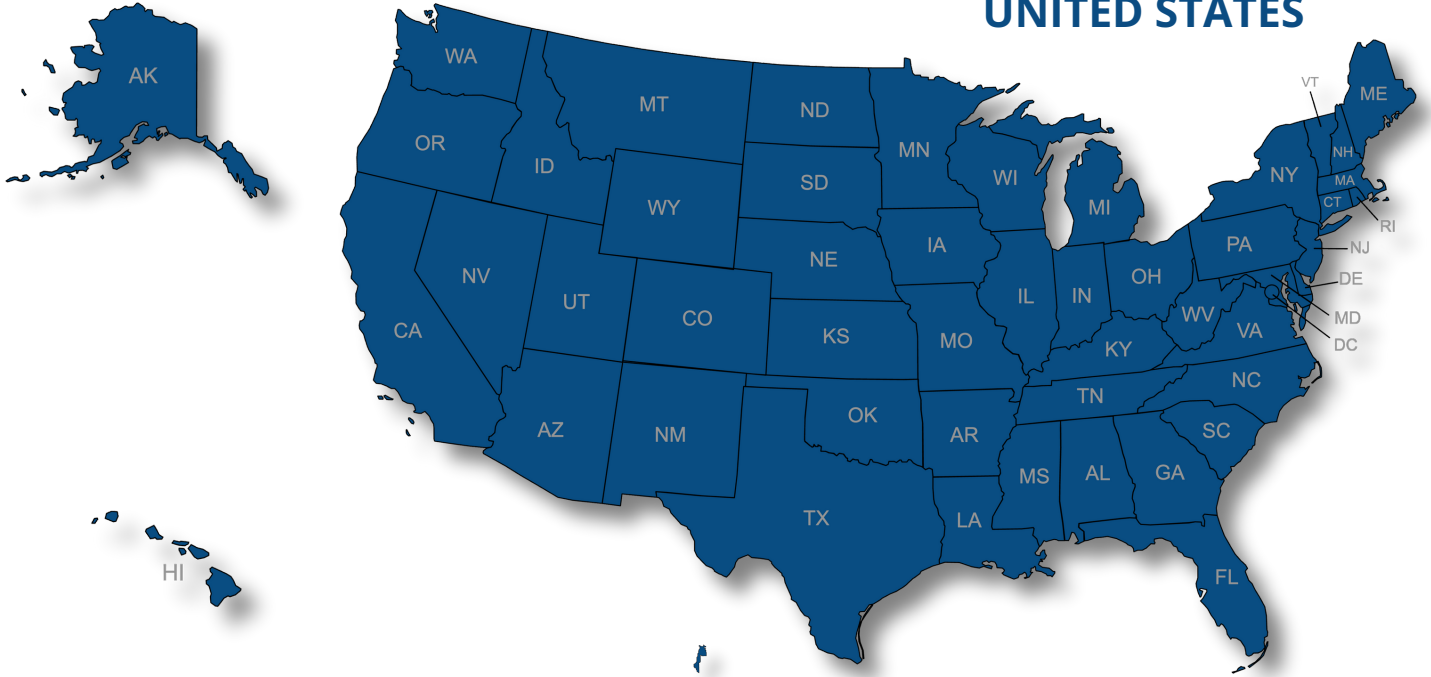

RELIGIOUS

SPECIALTY BUILDINGS

[LEARN MORE](#) >

Contact Us Today!

866.889.7777 • mobilemodular.com

UNITED STATES

CARIBBEAN

GLOBAL COMPREHENSIVE MODULAR BUILDING SOLUTIONS